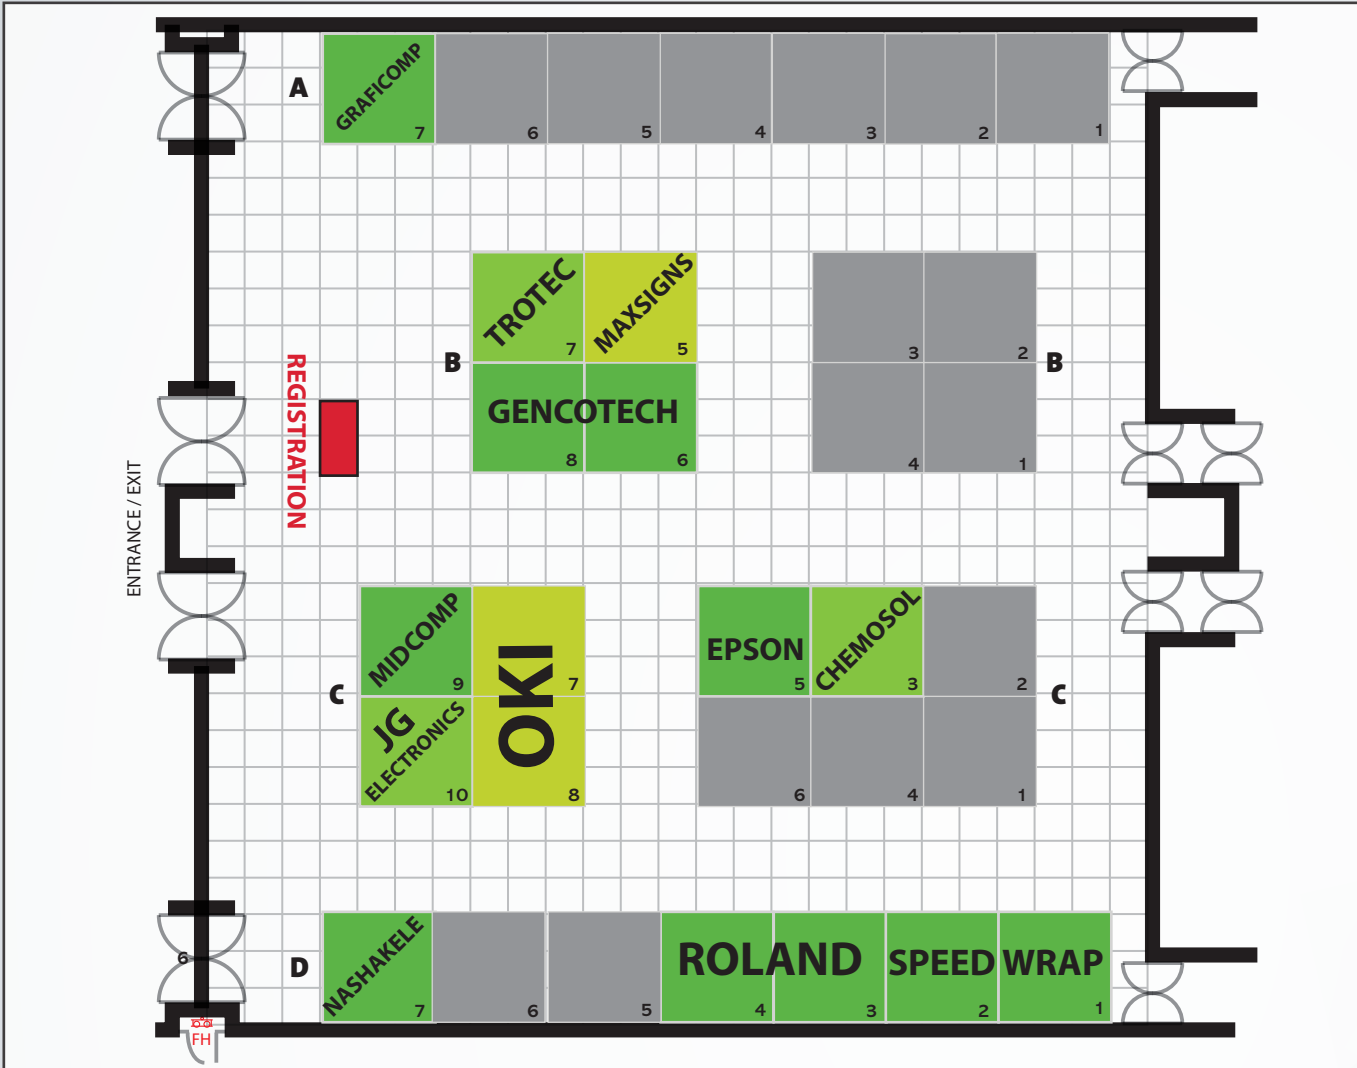

EMNOTWENI ARENA 20 FEBRUARY 2019

**9AM-5PM
 DAILY**